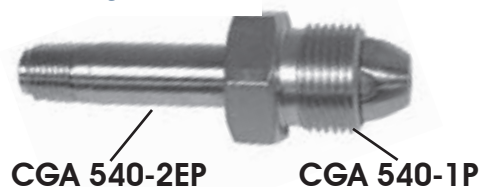

ACCESSORIES

Distributed By:
Med-Tech Gases, Inc.
 1-800-FINE-GAS (346-3427)
 www.medtechgases.com

Chrome Plated Brass CGA Connections

CGA	Nipple	Nut	Filter	Washer
180	CGA180-2EP	CGA180-1P	N/A	
296	CGA296-2	CGA296-1	8203	
300	16072	16071	8203	
320	E99-320C13	CGA320-1P	Factory Installed	Factory Installed
326	E99-326C13	CGA320-1P	H713-23	
346	Y99-346C13C	CGA320-1P	8203	
350	CGA350-2EP	CGA350-1P	Factory Installed	
540	CGA540-2EP	CGA540-1P	H713-23	
580	CGA510-2EP	CGA580-1P	H713-23	
590	CGA510-2EP	CGA590-1P	H713-23	

Stainless Steel CGA Connections

CGA	Nipple	Nut	Washer	Filter
320	E99-320C43	E99-320C44	15200	14491
326	E99-326C43	E99-320C44		14491
330	E99-330C43	E99-330C44	15200	14491
347	E99-347C43	E99-347C44		14491
350	E99-350C43	E99-350C44		14491
540	16083	16082		14491
580	E99-580C43	E99-580C44		14491
590	E99-580C43	E99-590C44		14491
660	E99-660C43	E99-660C44	E99-660W5	14491
677	E99-677C43	E99-677C44		14491
680	E99-680C43	E99-680C44		14491

14791

Accessories

Part Number	Description
15685	Stainless Steel Regulator Wall Mounting Bracket
14791	Panel Mounting Kit

Monel CGA Connections

CGA	Nipple	Nut	Washer	Filter
330	Y99-330C33	Y99-330C34	15200	N/A
360	Y99-660C33	Y99-660C34	E99-660W5	N/A

15685
 Stainless Steel Regulator Wall Mounting Bracket
 Mounting Screws size 10-32

Tube Fittings

Part Number	Description
14324	1/4" MNPT x 1/8" tube, brass
14745	1/16" MNPT x 1/8" tube, stainless steel
15188	1/4" MNPT x 1/4" tube, brass
15166	1/4" MNPT x 1/4" tube, stainless steel
Y99-26462	1/4" MNPT x 1/8" tube, stainless steel